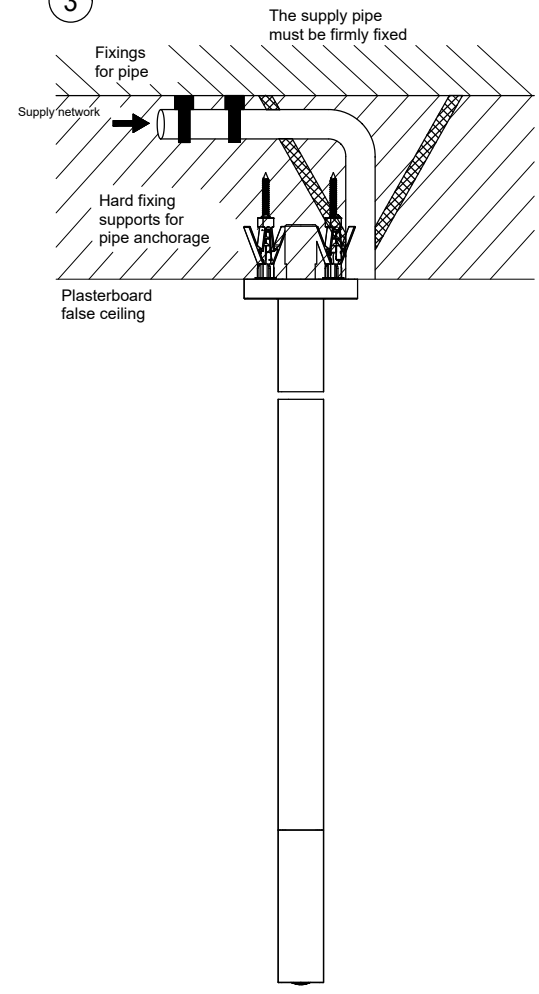

1

2

3

ATTENTION: In the second and third case hard fixing supports are not provided in the box but they need to be realized by the installer during the installation phase

GESSI

ANELLO 63499

BOCCA DA SOFFITTO CON LUNGHEZZA PERSONALIZZABILE