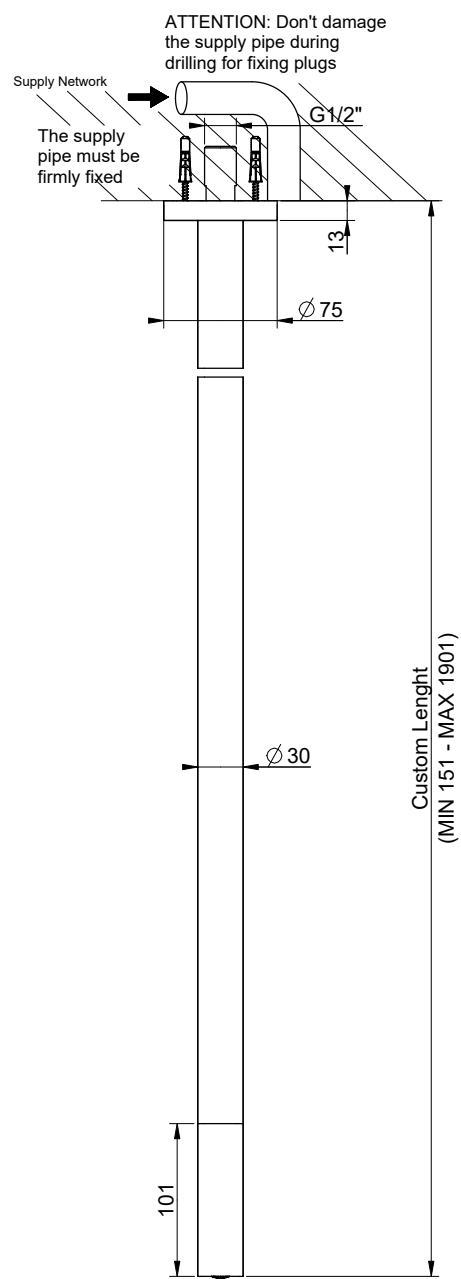

1

2

3

ATTENTION: In the second and third case hard fixing supports are not provided in the box but they need to be realized by the installer during the installation phase

GESSI

ANELLO 63499

BOCCA DA SOFFITTO CON LUNGHEZZA PERSONALIZZABILE