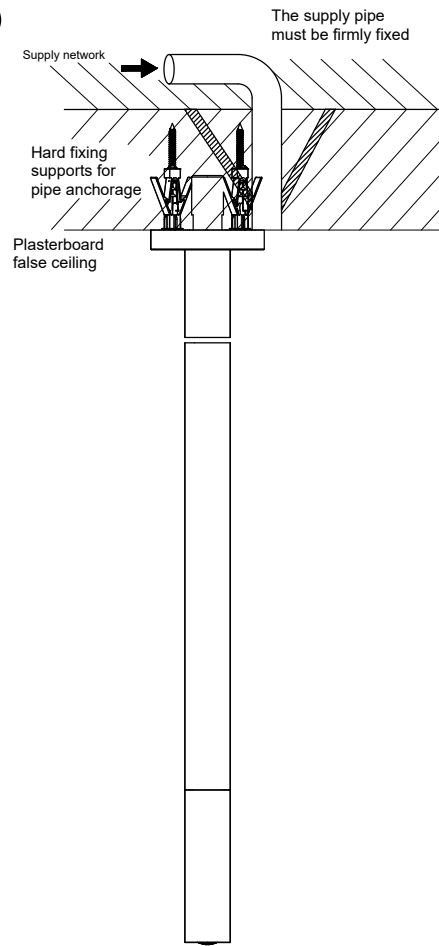

1

2

3

ATTENTION: In the second and third case hard fixing supports are not provided in the box but they need to be realized by the installer during the installation phase

GESSI

ANELLO 63499

BOCCA DA SOFFITTO CON LUNGHEZZA PERSONALIZZABILE