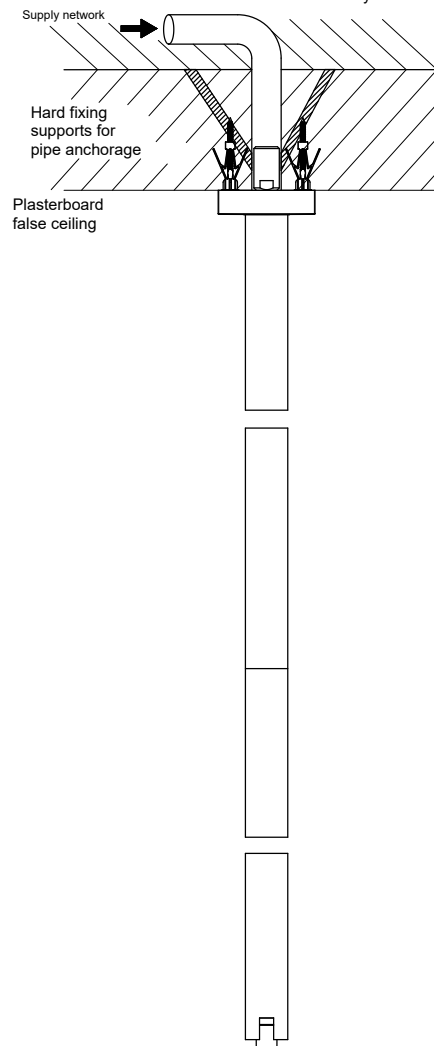

1

ATTENTION: Don't damage the supply pipe during drilling for fixing plugs

2

The supply pipe must be firmly fixed

ATTENTION: In the second and third case hard fixing supports are not provided in the box but they need to be realized by the installer during the installation phase

3

The supply pipe must be firmly fixed

GESSI

RETTANGOLO 20199

BOCCA DA SOFFITTO CON LUNGHEZZA PERSONALIZZABILE

Formato

A4

Dis.: GPF201990000G000