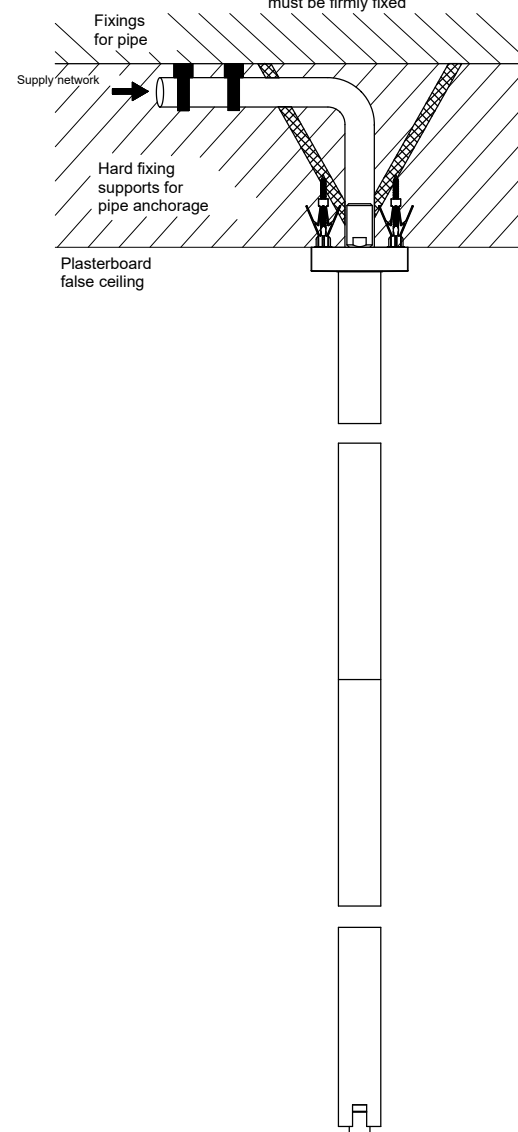

1

ATTENTION: Don't damage the supply pipe during drilling for fixing plugs

2

The supply pipe must be firmly fixed

ATTENTION: In the second and third case hard fixing supports are not provided in the box but they need to be realized by the installer during the installation phase

3

The supply pipe must be firmly fixed

GESSI

RETTANGOLO 20199

BOCCA DA SOFFITTO CON LUNGHEZZA PERSONALIZZABILE

Formato

A4

Dis.: GPF201990000G000