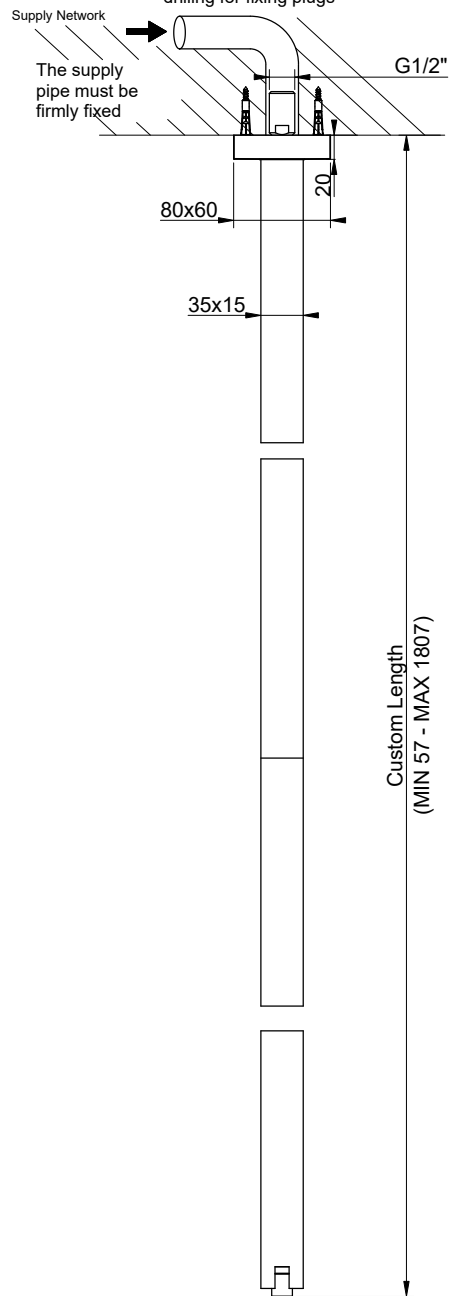

1

ATTENTION: Don't damage the supply pipe during drilling for fixing plugs

2

The supply pipe must be firmly fixed

ATTENTION: In the second and third case hard fixing supports are not provided in the box but they need to be realized by the installer during the installation phase

3

The supply pipe must be firmly fixed

GESSI

RETTANGOLO 20199

BOCCA DA SOFFITTO CON LUNGHEZZA PERSONALIZZABILE

Formato

A4

Dis.: GPF201990000G000